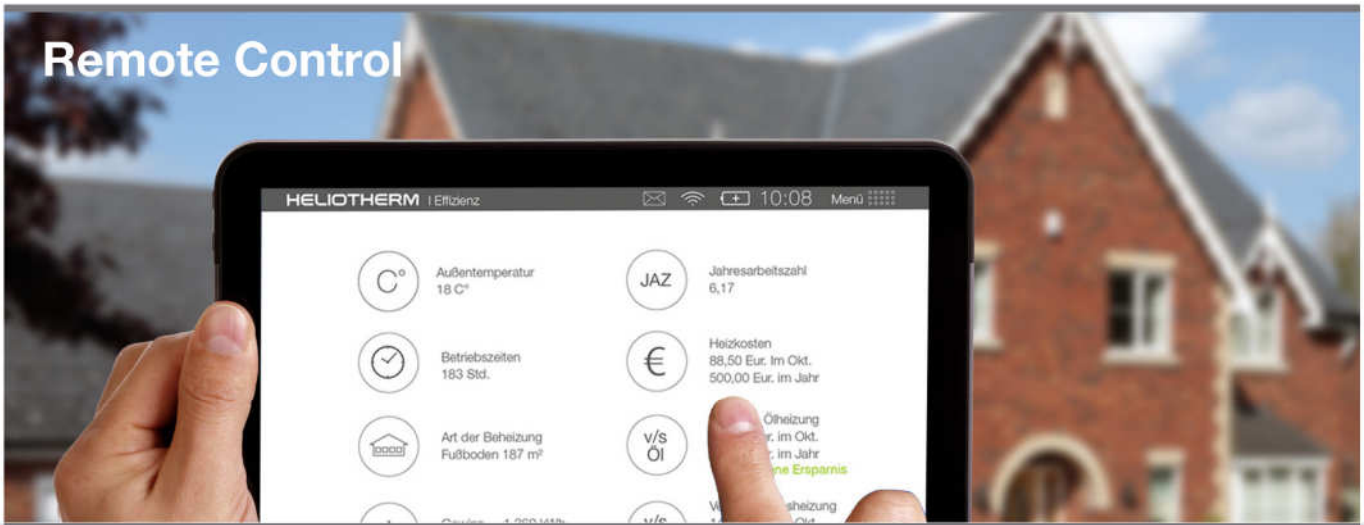

## Remote Control

**Browser based –**  
Independent operating  
system

### Connection to PV

- SG Ready / Smart Meter via RS 485
- Intelligent combination with PV inverter - independent solution
- PV-power calculation through weather data