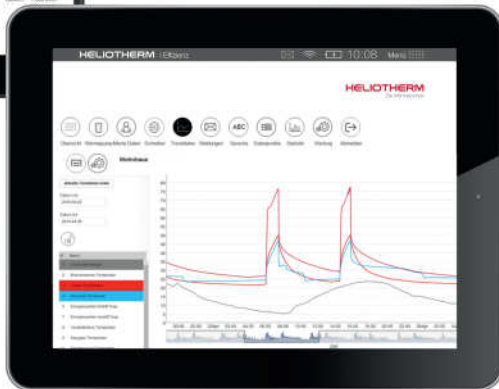

## Remote Control

**Browser based –**  
Independent operating  
system

### Connection to PV

- SG Ready / Smart Meter via RS 485
- Intelligent combination with PV inverter - independent solution
- PV-power calculation through weather data