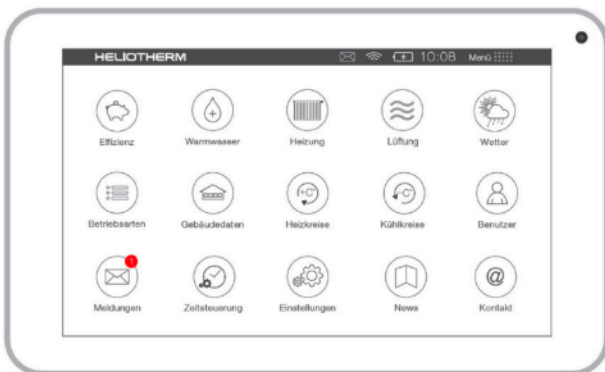

Easy as never before.

The Heliotherm App allows you to have a grip on your home's heating system and desired temperatures, are all possible with a swipe of your finger. Also view the system's efficiency and your home's heating demand with a simple use of a Tablet PC.

Operating comfort well thought out to the end.